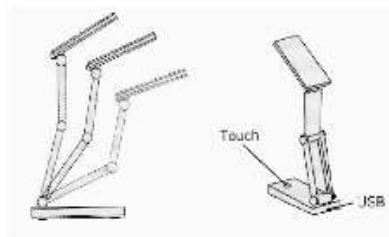

© 21.05.2020

GB

Foldable LED-Light

Art. No.: 45987

Instruction Manual

Product description:

- Mode: 10 %-50 %-full-off
- Battery: 4 x AA batteries (not included)
- with USB cable
- LED brightness: 180 lumens
- Material: ABS

Operation:

- Insert the batteries into the battery case.
- Ensure that the polarity is correct and then replace the case cover.
- Turn ON/OFF the lamp by touching the switch on the lamp base.
- Touch the switch to change the brightness.
- The arm and lamp head can be tilted up and down to project light in the desired area.
- Can use the USB cable supply power to the light.