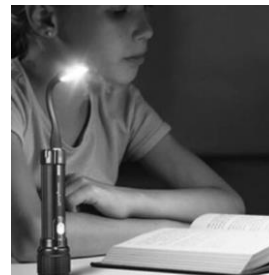

Push-up the lighter switch ignited immediately

3. For Power-bank function (USB output DC5V)

Just plug into USB-Out your electronic device. The maximum output is DC5V.

Accessories:

Plug-in USB-booklight

To use the included reading light, simply plug it into the USB port in the base of the flashlight. By turning the flashlight upside down, you can easily set up the reading lamp and align it afterwards.

Plug-in USB-fan

To use the supplied fan, simply plug the attachment into the USB port in the base of the flashlight. By turning the flashlight upside down, you can easily set up and align the fan. The silicone rotor blades stop as soon as an object comes between them.